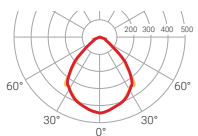

There are three different optics available:

- Intensive (30°)
- Medium (60°)
- Extensive (90°)

Blok

Blok R

Installation	Ceiling suspended mounted Ceiling surface mounted	Ceiling suspended mounted
Diffuser	☼	☼
Light source	LED	LED
Photobiological safety	1	1
UGR	22	22
CRI	>80	>80
MacAdam ellipse	3	3
Beam angle range	30-90	30-90
Power range (W)	154	154
Colour temperature (°K)	5000	5000
Light range	21000	21000
Power factor	0,95	0,95
Efficiency (%)	89,4	89,4
Expectancy	60000 h L70B10	60000 h L70B10
DALI Option	✓	✓
Continuous function 24h	✓	✓
IP	67	67
IK	07	07
Class	I	I

UGR 22

30-90°

Expectancy
60000 h.
L70B10

Efficiency (%)
89,4

Photobiological safety

RG0	Risk free
RG1*	1 Low risk
RG2	Moderate risk
RG3	High risk

*Time under 3 h.

● RAL9005

Intensive optics

— C0-C180
— C90-C270 $\eta=89\%$

Medium optics

— C0-C180
— C90-C270 $\eta=88\%$

Extensive optics

— C0-C180
— C90-C270 $\eta=85\%$

Compatible with **NormaLINK**

	W	K	LUMEN	OPTICS	COLOUR	ETA
BKA205DSN	1x154W	5000	21000 lm	30° Intensive	●	5,6
BKA205DMN	1x154W	5000	21000 lm	60° Medium	●	5,6
BKA205DFN	1x154W	5000	21000 lm	90° Extensive	●	5,6

Blok R

IP 67	IK 07	CRI >80	UGR 22	 30-90°
-----------------	-----------------	----------------------	------------------	-------------------

Expectancy
60000 h.
L70B10

Efficiency (%)
89,4

Photobiological safety