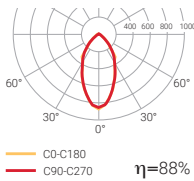

There are three different optics available:

- Intensive (30°)
- Medium (60°)
- Extensive (90°)

Blok

Blok R

Installation	Ceiling suspended mounted Ceiling surface mounted	Ceiling suspended mounted
Diffuser	☼	☼
Light source	LED	LED
Photobiological safety	1	1
UGR	22	22
CRI	>80	>80
MacAdam ellipse	3	3
Beam angle range	30-90	30-90
Power range (W)	154	154
Colour temperature (°K)	5000	5000
Light range	21000	21000
Power factor	0,95	0,95
Efficiency (%)	89,4	89,4
Expectancy	60000 h L70B10	60000 h L70B10
DALI Option	✓	✓
Continuous function 24h	✓	✓
IP	67	67
IK	07	07
Class	I	I

UGR 22

30-90°

Expectancy
60000 h.
L70B10

Efficiency (%)
89,4

Photobiological safety

RG0	Risk free
RG1*	1 Low risk
RG2	Moderate risk
RG3	High risk

*Time under 3 h.

● RAL9005

Blok R

IP 67	IK 07	CRI >80	UGR 22	 30-90°
-----------------	-----------------	----------------------	------------------	-------------------

Expectancy
60000 h.
L70B10

Efficiency (%)
89,4

Photobiological safety

RG0	Risk free
RG1*	1 Low risk
RG2	Moderate risk
RG3	High risk

*Time under 3 h.

● RAL9005

Intensive optics

Medium optics

Extensive optics

Compatible with **NormalINK**

	W	K	LUMEN		OPTICS	COLOUR	
BRS205DSN	1x154W	5000	21000 lm	30°	Intensive	●	5,6
BRS205DMN	1x154W	5000	21000 lm	60°	Medium	●	5,6
BRS205DFN	1x154W	5000	21000 lm	90°	Extensive	●	5,6