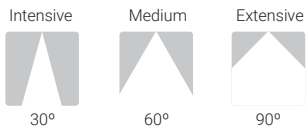

There are three different optics available:

- Intensive (30°)
- Medium (60°)
- Extensive (90°)

Blok

Blok R

Installation	Ceiling suspended mounted Ceiling surface mounted	Ceiling suspended mounted
Diffuser	☼	☼
Light source	LED	LED
Photobiological safety	1	1
UGR	22	22
CRI	>80	>80
MacAdam ellipse	3	3
Beam angle range	30-90	30-90
Power range (W)	154	154
Colour temperature (°K)	5000	5000
Light range	21000	21000
Power factor	0,95	0,95
Efficiency (%)	89,4	89,4
Expectancy	60000 h L70B10	60000 h L70B10
DALI Option	✓	✓
Continuous function 24h	✓	✓
IP	67	67
IK	07	07
Class	I	I

UGR 22

30-90°

Expectancy
60000 h.
L70B10

Efficiency (%)
89,4

Photobiological safety

RG0	Risk free
RG1*	1 Low risk
RG2	Moderate risk
RG3	High risk

*Time under 3 h.

● RAL9005

Blok R

IP 67	IK 07	CRI >80	UGR 22	 30-90°
-----------------	-----------------	----------------------	------------------	-------------------

Expectancy
60000 h.
L70B10

Efficiency (%)
89,4

Photobiological safety