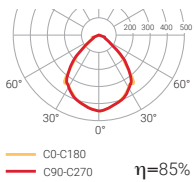

There are three different optics available:

- Intensive (30°)
- Medium (60°)
- Extensive (90°)

Blok

Blok R

Installation	Ceiling suspended mounted Ceiling surface mounted	Ceiling suspended mounted
Diffuser	☼	☼
Light source	LED	LED
Photobiological safety	1	1
UGR	22	22
CRI	>80	>80
MacAdam ellipse	3	3
Beam angle range	30-90	30-90
Power range (W)	154	154
Colour temperature (°K)	5000	5000
Light range	21000	21000
Power factor	0,95	0,95
Efficiency (%)	89,4	89,4
Expectancy	60000 h L70B10	60000 h L70B10
DALI Option	✓	✓
Continuous function 24h	✓	✓
IP	67	67
IK	07	07
Class	I	I

UGR 22

30-90°

Expectancy
60000 h.
L70B10

Efficiency (%)
89,4

Photobiological safety

RG0	Risk free
RG1*	1 Low risk
RG2	Moderate risk
RG3	High risk

*Time under 3 h.

● RAL9005

Blok R

IP 67	IK 07	CRI >80	UGR 22	 30-90°
-----------------	-----------------	----------------------	------------------	-------------------

Expectancy
60000 h.
L70B10

Efficiency (%)
89,4

Photobiological safety

RG0	Risk free
RG1*	1 Low risk
RG2	Moderate risk
RG3	High risk

*Time under 3 h.

● RAL9005

Intensive optics

Medium optics

Extensive optics

Compatible with **NormalINK**

	W	K	LUMEN		OPTICS	COLOUR	
BRS205DSN	1x154W	5000	21000 lm	30°	Intensive	●	5,6
BRS205DMN	1x154W	5000	21000 lm	60°	Medium	●	5,6
BRS205DFN	1x154W	5000	21000 lm	90°	Extensive	●	5,6