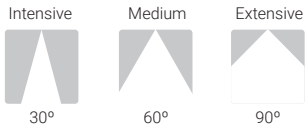

There are three different optics available:

- Intensive (30°)
- Medium (60°)
- Extensive (90°)

Blok

Blok R

Installation	Ceiling suspended mounted Ceiling surface mounted	Ceiling suspended mounted
Diffuser	☼	☼
Light source	LED	LED
Photobiological safety	1	1
UGR	22	22
CRI	>80	>80
MacAdam ellipse	3	3
Beam angle range	30-90	30-90
Power range (W)	154	154
Colour temperature (°K)	5000	5000
Light range	21000	21000
Power factor	0,95	0,95
Efficiency (%)	89,4	89,4
Expectancy	60000 h L70B10	60000 h L70B10
DALI Option	✓	✓
Continuous function 24h	✓	✓
IP	67	67
IK	07	07
Class	I	I

Intensive optics

— C0-C180
— C90-C270 $\eta=89\%$

Medium optics

— C0-C180
— C90-C270 $\eta=88\%$

Extensive optics

— C0-C180
— C90-C270 $\eta=85\%$

Compatible with **NormaLINK**

	W	K	LUMEN	OPTICS	COLOUR	ETA
BKA205DSN	1x154W	5000	21000 lm	30° Intensive	●	5,6
BKA205DMN	1x154W	5000	21000 lm	60° Medium	●	5,6
BKA205DFN	1x154W	5000	21000 lm	90° Extensive	●	5,6

Blok R

IP 67	IK 07	CRI >80	UGR 22	 30-90°
-----------------	-----------------	----------------------	------------------	-------------------

Expectancy
60000 h.
L70B10

Efficiency (%)
89,4

Photobiological safety

RG0	Risk free
RG1*	1 Low risk
RG2	Moderate risk
RG3	High risk

*Time under 3 h.

● RAL9005

Intensive optics

Medium optics

Extensive optics

Compatible with **NormalINK**

	W	K	LUMEN		OPTICS	COLOUR	
BRS205DSN	1x154W	5000	21000 lm	30°	Intensive	●	5,6
BRS205DMN	1x154W	5000	21000 lm	60°	Medium	●	5,6
BRS205DFN	1x154W	5000	21000 lm	90°	Extensive	●	5,6