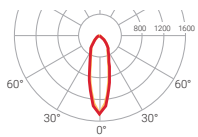

● RAL9005

Intensive optics

— C0-C180
— C90-C270 $\eta=89\%$