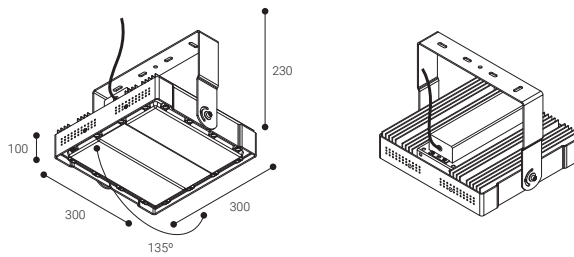

UGR 22

30-90°

Expectancy
60000 h.
L70B10

Efficiency (%)
89,4

Photobiological safety

RG0	Risk free
RG1*	1 Low risk
RG2	Moderate risk
RG3	High risk

*Time under 3 h.

● RAL9005