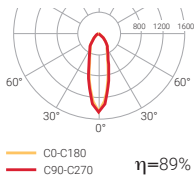

There are three different optics available:

- Intensive (30°)
- Medium (60°)
- Extensive (90°)

Blok

Blok R

Installation	Ceiling suspended mounted Ceiling surface mounted	Ceiling suspended mounted
Diffuser	☼	☼
Light source	LED	LED
Photobiological safety	1	1
UGR	22	22
CRI	>80	>80
MacAdam ellipse	3	3
Beam angle range	30-90	30-90
Power range (W)	154	154
Colour temperature (°K)	5000	5000
Light range	21000	21000
Power factor	0,95	0,95
Efficiency (%)	89,4	89,4
Expectancy	60000 h L70B10	60000 h L70B10
DALI Option	✓	✓
Continuous function 24h	✓	✓
IP	67	67
IK	07	07
Class	I	I

UGR 22

30-90°

Expectancy
60000 h.
L70B10

Efficiency (%)
89,4

Photobiological safety

RG0	Risk free
RG1*	1 Low risk
RG2	Moderate risk
RG3	High risk

*Time under 3 h.

● RAL9005

Blok R

IP 67	IK 07	CRI >80	UGR 22	 30-90°
-----------------	-----------------	----------------------	------------------	-------------------

Expectancy
60000 h.
L70B10

Efficiency (%)
89,4

Photobiological safety

RG0	Risk free
RG1*	1 Low risk
RG2	Moderate risk
RG3	High risk

*Time under 3 h.

● RAL9005

Intensive optics

Medium optics

Extensive optics

Compatible with **NormalINK**

	W	K	LUMEN		OPTICS	COLOUR	
BRS205DSN	1x154W	5000	21000 lm	30°	Intensive	●	5,6
BRS205DMN	1x154W	5000	21000 lm	60°	Medium	●	5,6
BRS205DFN	1x154W	5000	21000 lm	90°	Extensive	●	5,6