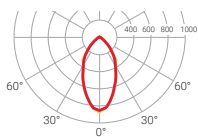

Medium optics

— C0-C180
— C90-C270 $\eta=88\%$